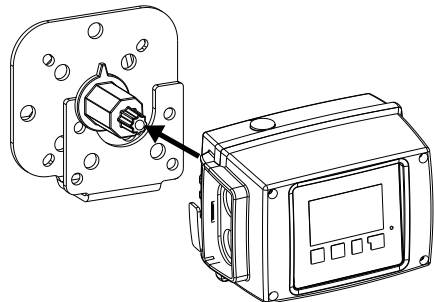

**ADAPTER KIT 900F
BRV, MEIBES, OVENTROP, WATTS**

ESBE[®]
NO.1 IN HYDRONIC SYSTEM CONTROL

Series 90
Series 90C
Series 90K

Mtrl.n: 98140430 • Rit.n: 4722 utg. A • Rev. 1111

MEIBES WATTS

2**BRV • OVENTROP****3****BRV • OVENTROP • MEIBES •****WATTS****4****BRV • OVENTROP • MEIBES • WATTS****5****Series 90C****Series 90****6**