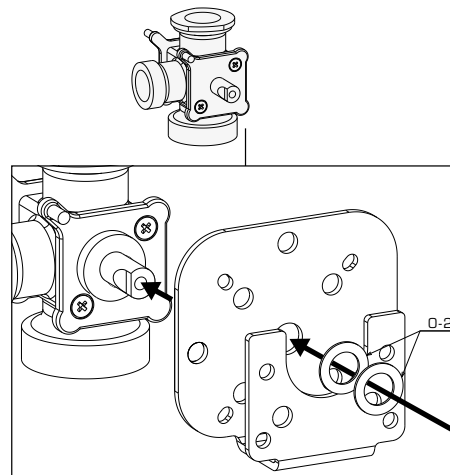

**ADAPTER KIT 900F
BRV, MEIBES, OVENTROP, WATTS**

ESBE[®]
NO.1 IN HYDRONIC SYSTEM CONTROL

Series 90
Series 90C
Series 90K

Mtrl.n: 98140430 • Rit.n: 4722 utg. A • Rev. 1111

MEIBES WATTS

2**BRV • OVENTROP****3****BRV • OVENTROP • MEIBES •****WATTS****4****BRV • OVENTROP • MEIBES • WATTS****5****Series 90C****Series 90****6**