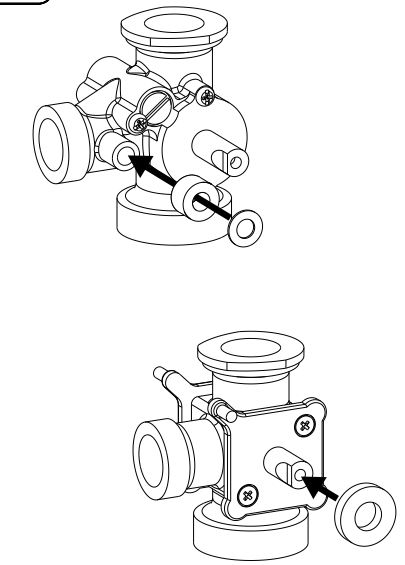

**ADAPTER KIT 900F
BRV, MEIBES, OVENTROP, WATTS**

ESBE[®]
NO.1 IN HYDRONIC SYSTEM CONTROL

Series 90
Series 90C
Series 90K

Mtrl.n: 98140430 • Rit.n: 4722 utg. A • Rev. 1111

MEIBES WATTS

2**BRV • OVENTROP****3****BRV • OVENTROP • MEIBES •****WATTS****4****BRV • OVENTROP • MEIBES • WATTS****5****Series 90C****Series 90****6**