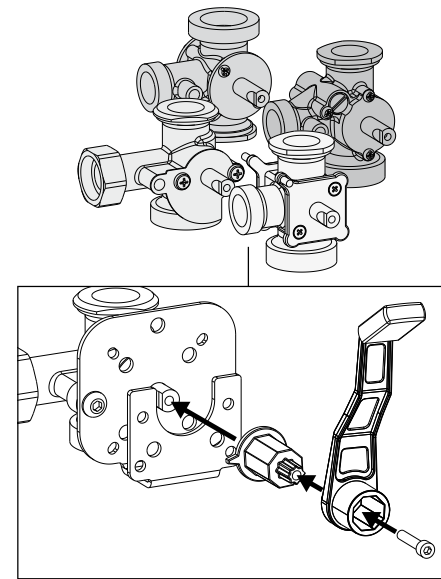

**ADAPTER KIT 900F
BRV, MEIBES, OVENTROP, WATTS**

ESBE[®]
NO.1 IN HYDRONIC SYSTEM CONTROL

Series 90
Series 90C
Series 90K

Mtrl.n: 98140430 • Rit.n: 4722 utg. A • Rev. 1111

MEIBES WATTS

2**BRV • OVENTROP****3****BRV • OVENTROP • MEIBES •****WATTS****4****BRV • OVENTROP • MEIBES • WATTS****5****Series 90C****Series 90****6**