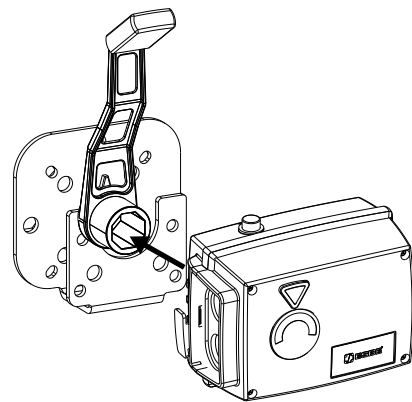

**ADAPTER KIT 900F
BRV, MEIBES, OVENTROP, WATTS**

ESBE[®]
NO.1 IN HYDRONIC SYSTEM CONTROL

Series 90
Series 90C
Series 90K

Mtrl.n: 98140430 • Rit.n: 4722 utg. A • Rev. 1111

MEIBES WATTS

2**BRV • OVENTROP****3****BRV • OVENTROP • MEIBES •****WATTS****4****BRV • OVENTROP • MEIBES • WATTS****5****Series 90C****Series 90****6**