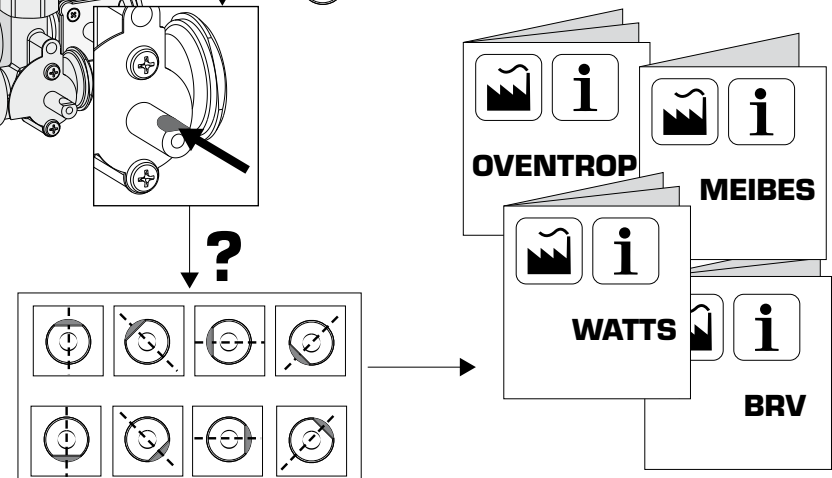

**ADAPTER KIT 900F
BRV, MEIBES, OVENTROP, WATTS**

ESBE[®]
NO.1 IN HYDRONIC SYSTEM CONTROL

Series 90
Series 90C
Series 90K

Mtrl.n: 98140430 • Rit.n: 4722 utg. A • Rev. 1111

MEIBES WATTS

2**BRV • OVENTROP****3****BRV • OVENTROP • MEIBES •****WATTS****4****BRV • OVENTROP • MEIBES • WATTS****5****Series 90C****Series 90****6**