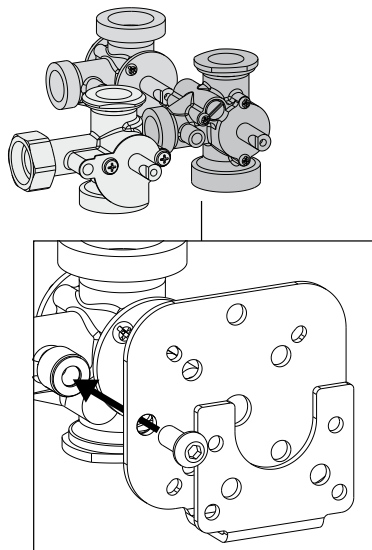

**ADAPTER KIT 900F
BRV, MEIBES, OVENTROP, WATTS**

ESBE[®]
NO.1 IN HYDRONIC SYSTEM CONTROL

Series 90
Series 90C
Series 90K

Mtrl.n: 98140430 • Rit.n: 4722 utg. A • Rev. 1111

MEIBES WATTS

2**BRV • OVENTROP****3****BRV • OVENTROP • MEIBES •****WATTS****4****BRV • OVENTROP • MEIBES • WATTS****5****Series 90C****Series 90****6**