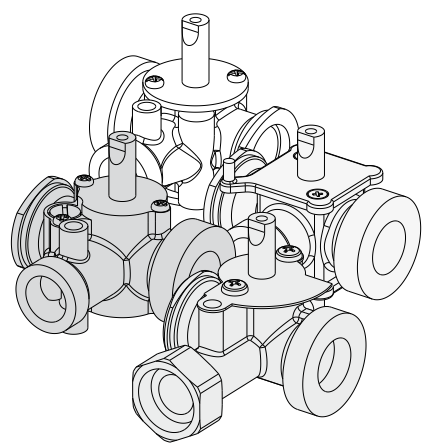

**ADAPTER KIT 900F
BRV, MEIBES, OVENTROP, WATTS**

ESBE[®]
NO.1 IN HYDRONIC SYSTEM CONTROL

Series 90
Series 90C
Series 90K

Mtrl.n: 98140430 • Rit.n: 4722 utg. A • Rev. 1111

MEIBES WATTS

2**BRV • OVENTROP****3****BRV • OVENTROP • MEIBES •****WATTS****4****BRV • OVENTROP • MEIBES • WATTS****5****Series 90C****Series 90****6**