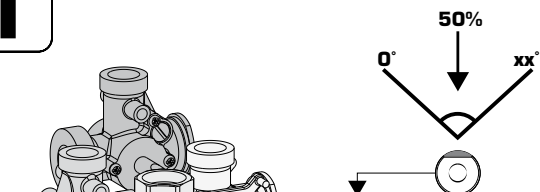

**ADAPTER KIT 900F
BRV, MEIBES, OVENTROP, WATTS**

ESBE[®]
NO.1 IN HYDRONIC SYSTEM CONTROL

Series 90
Series 90C
Series 90K

Mtrl.n: 98140430 • Rit.n: 4722 utg. A • Rev. 1111

MEIBES WATTS

2**BRV • OVENTROP****3****BRV • OVENTROP • MEIBES •****WATTS****4****BRV • OVENTROP • MEIBES • WATTS****5****Series 90C****Series 90****6**