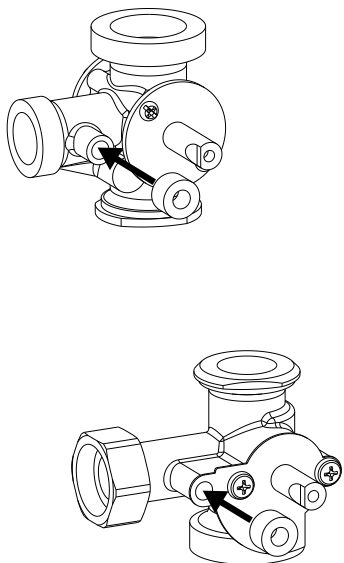

**ADAPTER KIT 900F
BRV, MEIBES, OVENTROP, WATTS**

ESBE[®]
NO.1 IN HYDRONIC SYSTEM CONTROL

Series 90
Series 90C
Series 90K

Mtrl.n: 98140430 • Rit.n: 4722 utg. A • Rev. 1111

MEIBES WATTS

2**BRV • OVENTROP****3****BRV • OVENTROP • MEIBES •****WATTS****4****BRV • OVENTROP • MEIBES • WATTS****5****Series 90C****Series 90****6**